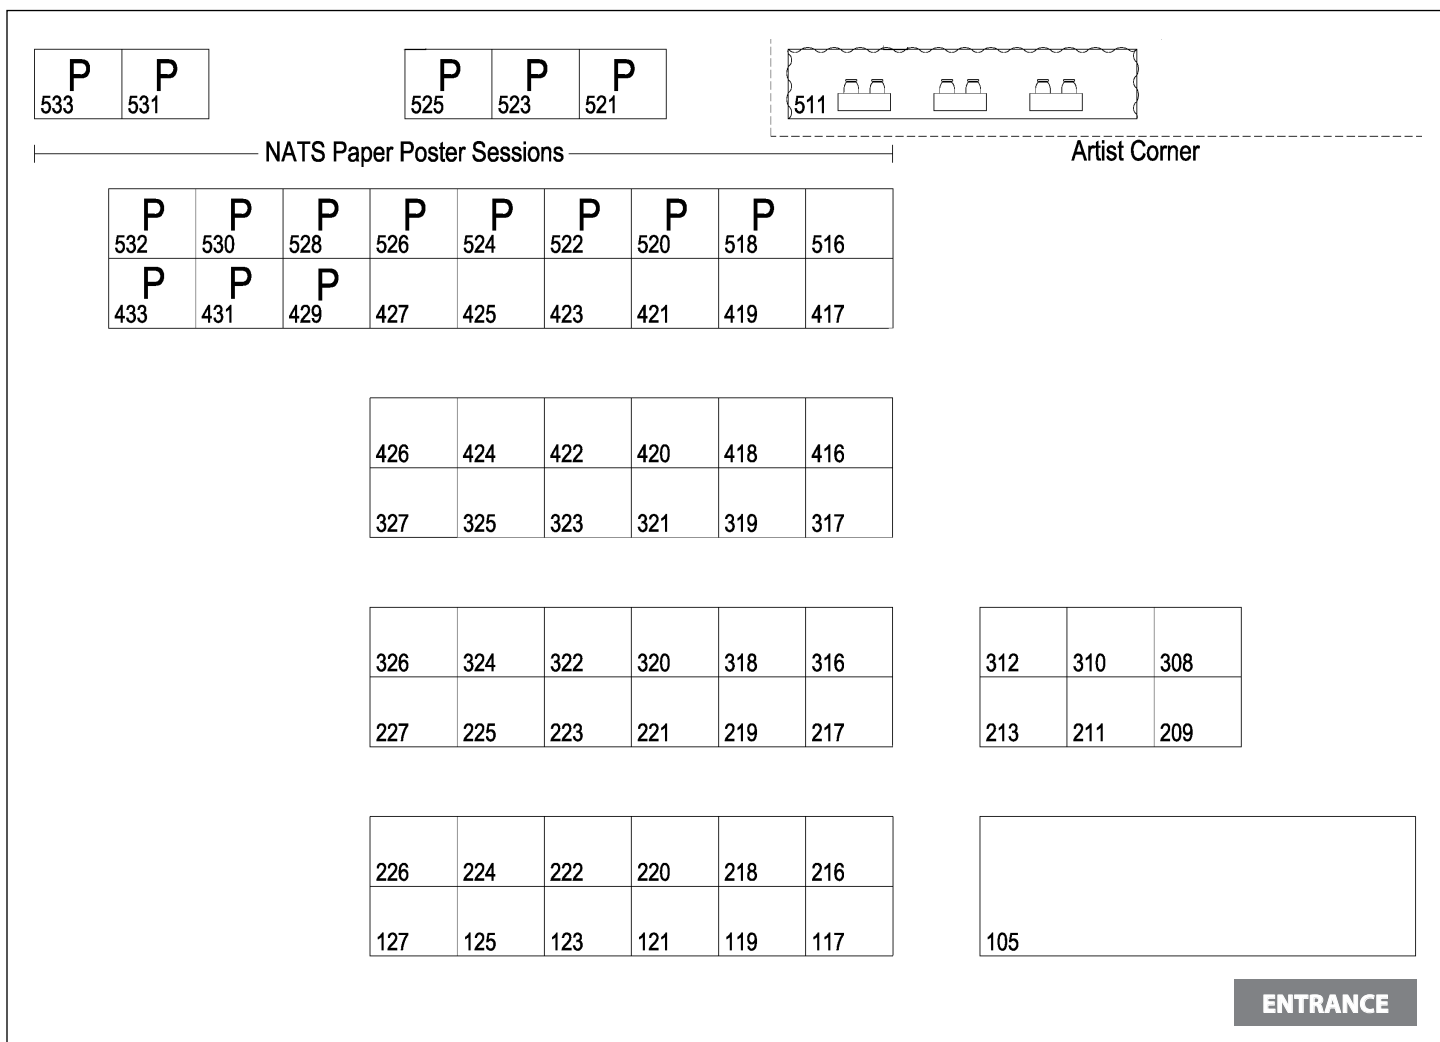

## EXHIBITION HALL

Come to the Exhibition Hall to learn, gather ideas and, of course, shop.  
Discover the latest products and services from Conference exhibitors!

### TRINIDAD PAVILION Club Lower Level

### ~ Show Floor Hours ~

**Friday, June 22**  
5:30 pm – 8:00 pm  
Grand Opening of  
Exhibit Hall at 5:30 pm

**Saturday, June 23**  
10:00 am – 6:00 pm  
Refreshment Break  
10:00 -10:30 am  
Trinidad Pavilion

**Sunday, June 24**  
10:00 am – 6:00 pm  
Refreshment Break  
10:00 -10:30 am  
Trinidad Pavilion

**Monday, June 25**  
9:00 am – 12:00 pm  
Refreshment Break  
10:00 -10:30 am  
Trinidad Pavilion

Exhibition hall will  
close promptly at noon.